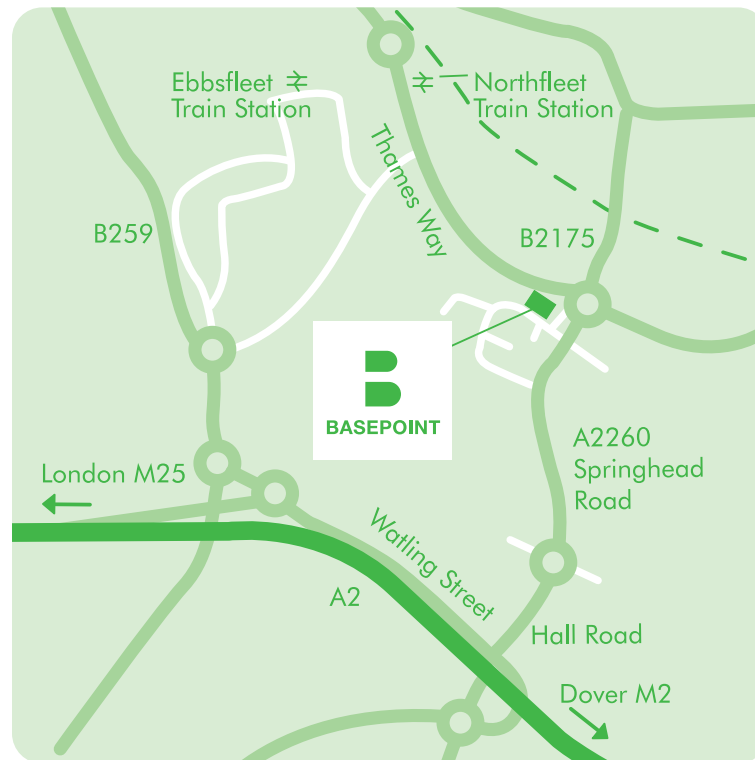

**BASEPOINT**  
making a difference

The Old Rectory Business Centre, Springhead Road, Northfleet, DA11 8HN  
t: 01474 338700 e: [northfleet@basepoint.co.uk](mailto:northfleet@basepoint.co.uk)

From M25 or A2 London

Exit the M25 at J2. At the roundabout take the 1st exit onto the A2 signposted towards Canterbury M2. Follow signs for Northfleet/ Gravesend West (A2260). At the roundabout take the 1st exit signposted Northfleet/Gravesend (A2260). Then take the 2nd exit towards Gravesend (A2260). At the roundabout take the 3rd exit (A2260). Passing Ebbsfleet station on your left at the traffic lights turn right towards Gravesend (A2260). At the roundabout take the 3rd exit towards Southfleet (B262). Take the 1st right onto Springhead Enterprise Park. Take an immediate right leading to the centre.

From A2 Coastal or Medway

Follow the signs towards Pepperhill B262 Longfield (B260). Take the 3rd exit at the Pepperhill superstore. Go straight across the roundabout towards Northfleet B262, passing Sainsbury's on the left, go across one set of traffic lights. Take the 2nd turning on your left towards Springhead Enterprise Park. Take an immediate right leading to the centre.